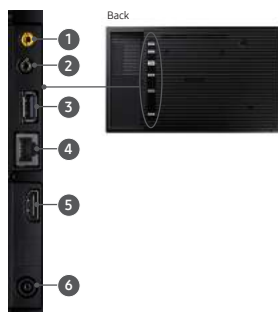

Connectivity

QBR Series 13" Display