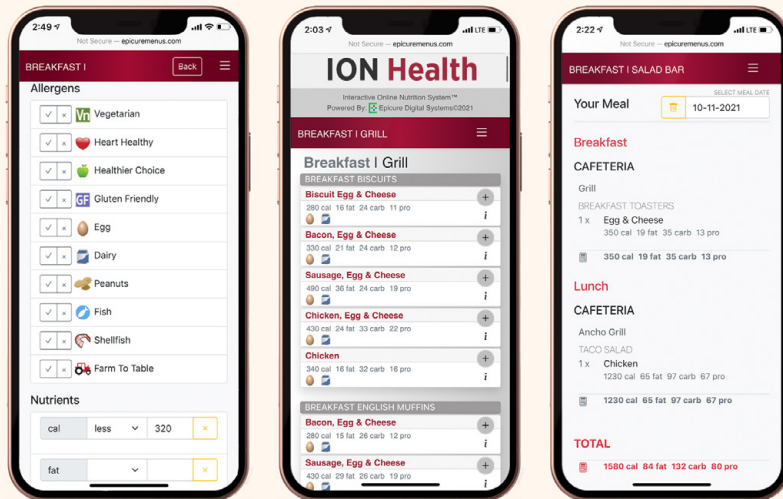

EPICURE  
DIGITAL  
MENU  
SYSTEM™

# ION™ INTERACTIVE ONLINE NUTRITION SYSTEM

## Custom Designed for You

- Integrates with CBORD Foodservice Suite®, Computation Hospitality Suite®, Aurora FoodPro®, Stella® and others for access to your current menus in real time
- Customized with your logos and colors
- Scales to any size enterprise

## Promotes Healthy Eating

- Plan well-balanced meals with nutritional information
- Avoid allergens with menu labeling icons
- Track daily nutrient intake
- Use your or Epicure's library of menu labeling icons for allergens and other lifestyle preferences
- Filter menu items by:
  - lifestyle preferences like gluten-friendly, vegan, vegetarian
  - ecological choices like sustainability, farm-to-table and antibiotic-free
  - religious diets like Kosher and Halal
- Filter menu items by the amounts of their calories, carbs, fat...
- View menus and plan meals from all dining facilities for a full week in advance
- Filter by dining location and by food stations within food courts
- Display standard nutrition fact labels