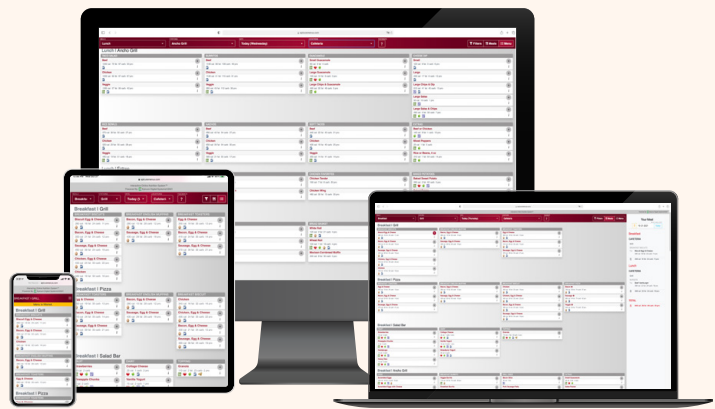

EPICURE  
DIGITAL  
MENU  
SYSTEM™

## Custom Designed for You

- Integrates with CBORD Foodservice Suite®, Computation Hospitality Suite®, Aurora FoodPro®, Stella® and others for access to your current menus in real time
- Customized with your logos and colors
- Scales to any size enterprise

## Nothing to install Everything is online

- Designed for desktops, phones, tablets and self-service kiosks
- Available on campus and off
- Ideal for parents concerned about their children's diets

## Promotes Healthy Eating

- Plan well-balanced meals with nutritional information
- Avoid allergens with menu labeling icons
- Track daily nutrient intake
- Use your or Epicure's library of menu labeling icons for allergens and other lifestyle preferences
- Filter menu items by:
  - lifestyle preferences like gluten-friendly, vegan, vegetarian
  - ecological choices like sustainability, farm-to-table and antibiotic-free
  - religious diets like Kosher and Halal
- Filter menu items by the amounts of their calories, carbs, fat...
- View menus and plan meals from all dining facilities for a full week in advance
- Filter by dining location and by food stations within food courts
- Display standard nutrition fact labels